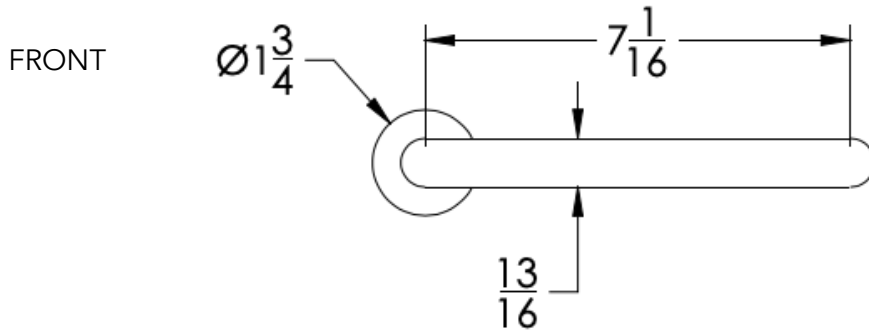

COLLECTION CELLO

TOWEL RING

Model	Product	Finishes Available
CEL-TWR2R	Towel Ring (Facing Right)	Multiple finishes available. Over 23 finishes to choose from.
CEL-TWR2L	Towel Ring (Facing Left)	

FINISHES

Dimension in inches

NOTE: Dimensions subject to change without notice.