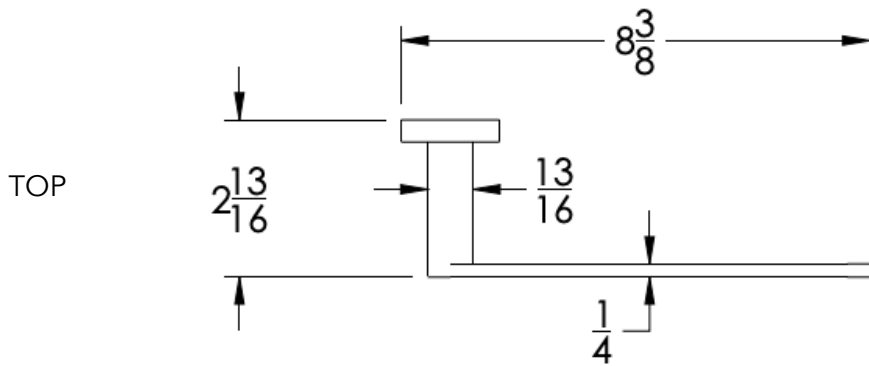

COLLECTION CELLO

TOWEL RING

Model	Product	Finishes Available
CEL-TWR2R	Towel Ring (Facing Right)	Multiple finishes available. Over 23 finishes to choose from.
CEL-TWR2L	Towel Ring (Facing Left)	

FINISHES

Dimension in inches

NOTE: Dimensions subject to change without notice.