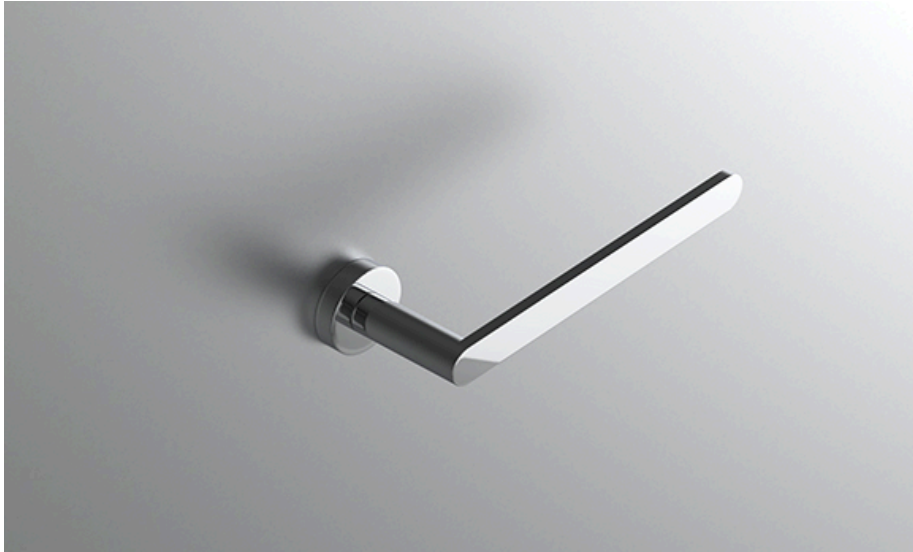

neelnox

LET
THERE
BE **DESIGN.**

FEATURES

- Premium 304 Grade Stainless Steel
- Solid Mount Construction
- Concealed Installation Hardware
- State of the art wall anchors included for installation on Dry wall or Tile

COLLECTION CELLO

TOWEL RING

Model	Product	Finishes Available
CEL-TWR2R	Towel Ring (Facing Right)	Multiple finishes available. Over 23 finishes to choose from.
CEL-TWR2L	Towel Ring (Facing Left)	

FINISHES