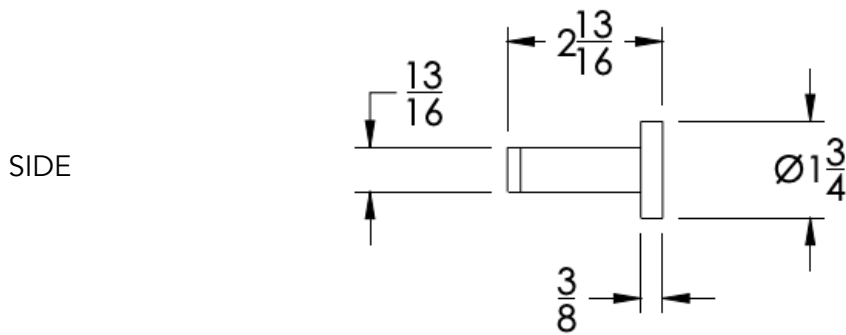

Dimension in inches

NOTE: Dimensions subject to change without notice.